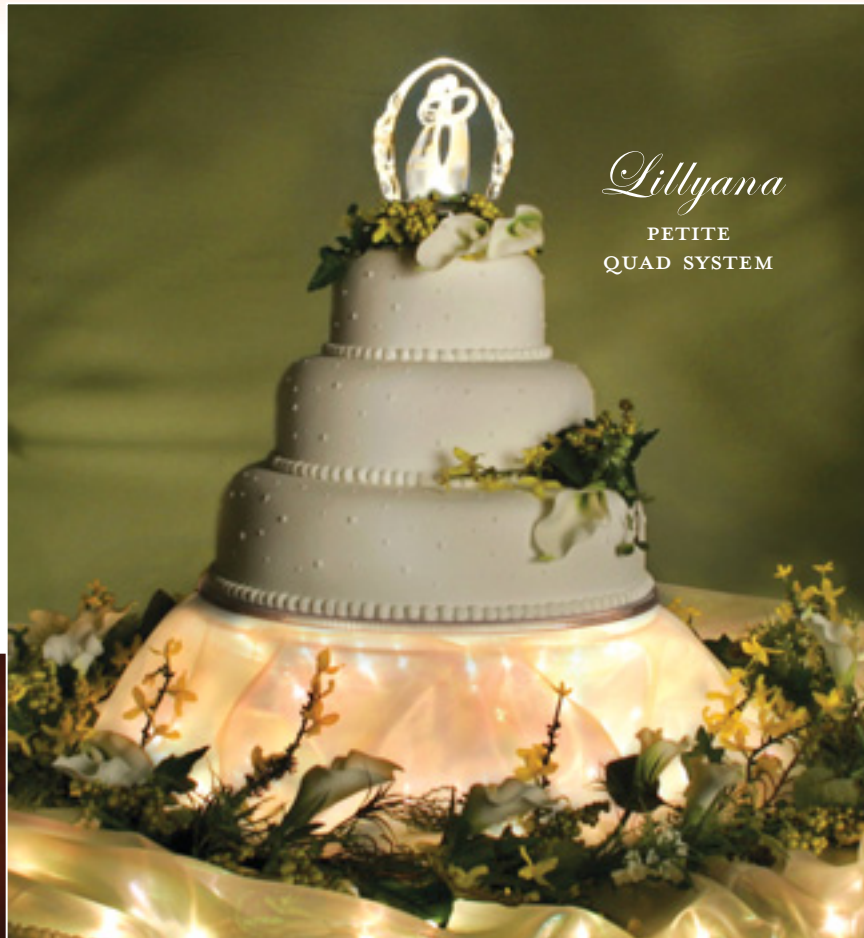

DECORATING FOR THE 21ST CENTURY

PETITE QUAD SYSTEM
Petite Quads are 4.5" high.

Lillyana

Figurine: Forever

Lillyana

PETITE
QUAD SYSTEM

Lola