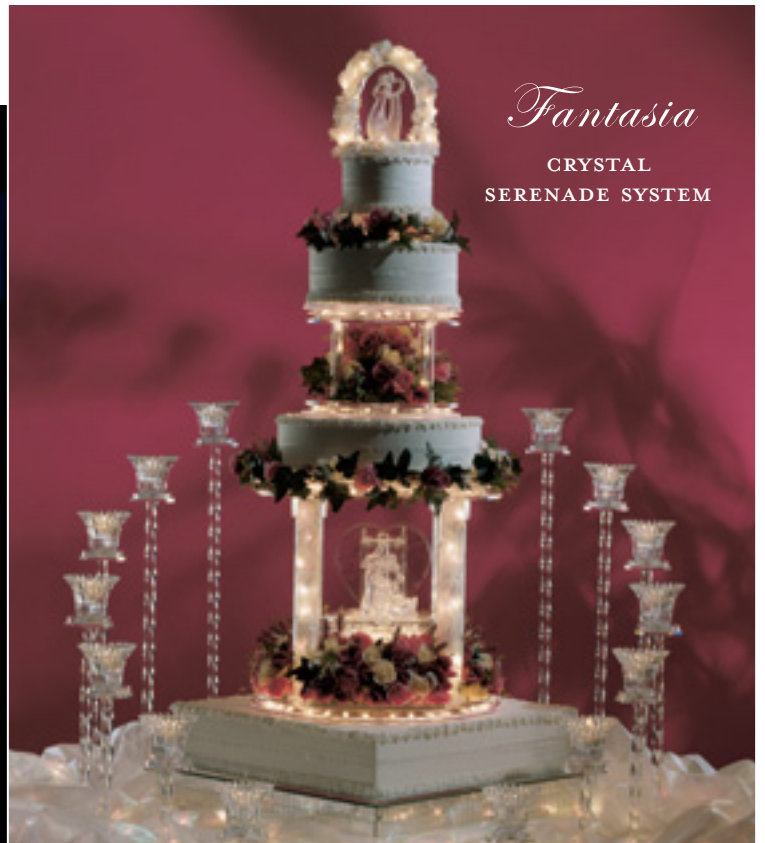

Fantasia

CRYSTAL
SERENADE SYSTEM

Fantasia

Cake top shown: Shimmering Innocence
Figurine: Forever