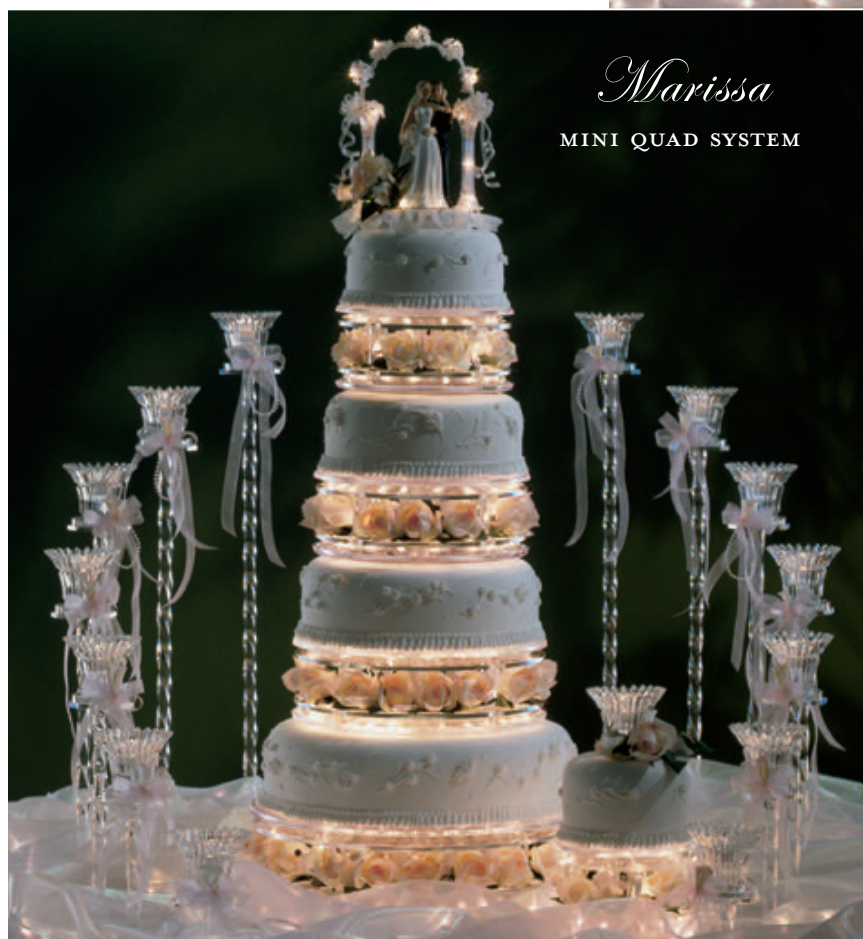

GLISTENING QUAD SYSTEM

A Glistening Quad is a single piece construction with two plates and four pillars. Quads are 6" high, Petite Quads are 4.5" high and Mini Quads are 2.5" high.

It is designed to be used with the Wilton® Crystal Look Plate.*

The system takes the place of regular pillars using two Wilton® Crystal Look Plates, one on top and one on the bottom of the Glistening Quad. The cake or frosting never touch the cake stand or the lights.

Aphrodite

Cake top shown: Starlight Shower
Fountain: Crystal Garden

Marissa

MINI QUAD SYSTEM

MINI QUAD SYSTEM

Mini Quads are 2.5" high.

Marissa

Cake top shown: Arch of Paradise
Figurine: With This Ring
(African American or White)

*Cake tops, figurines, Wilton® Crystal Look Plates, and accessories sold separately.